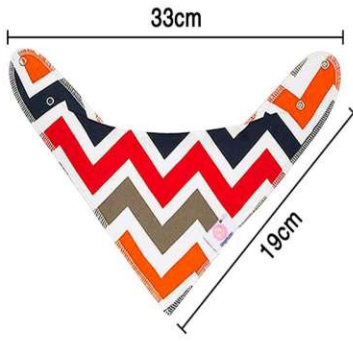

**BB-1518**  
**Half-pack style**  
**Size:** Length: 79cm Bust: 41 Sleeve: 44cm  
 other customized sizes.

**BB-1508**  
 Size: 34X49.5cm  
 other customized sizes.

**BB-1509**  
 Size: 32.5X39cm  
 other customized sizes.

**BB-1510**  
 Size: 32X39cm  
 other customized sizes.

**BB-1507**

Size: 28X48cm

other customized sizes.

**BB-1514**

Size: 32X24cm  
other customized sizes.

Strictly selected food-grade environmentally friendly silicone material, safe and tasteless, so babies can use it at ease.

**BB-1513**

Size: 31X23cm  
other customized sizes.

**BB-1511**

Size: 33X22.5cm  
other customized sizes.

**BB-1512**

Size: 31X23cm  
other customized sizes.

**BB-1502**  
 Size: 29X23cm  
 other customized sizes.

**BB-1503**  
 Size: 29X23cm  
 other customized sizes.

**BB-1504**  
 Size: 20X30.5cm  
 other customized sizes.

**BB-1520**  
Size: 33X19cm  
other customized sizes.

**BB-1521**  
 Size: 33X19cm  
 other customized sizes.