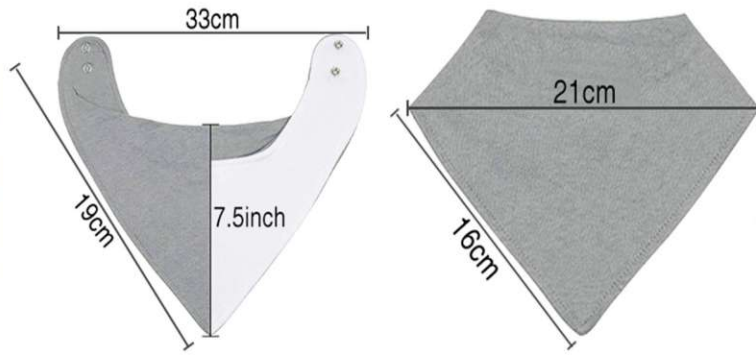

**BB-1518**  
**Half-pack style**  
**Size:** Length: 79cm Bust: 41 Sleeve: 44cm  
 other customized sizes.

**BB-1508**  
 Size: 34X49.5cm  
 other customized sizes.

**BB-1509**  
 Size: 32.5X39cm  
 other customized sizes.

**BB-1513**

Size: 31X23cm  
other customized sizes.

**BB-1511**

Size: 33X22.5cm  
other customized sizes.

**BB-1512**

Size: 31X23cm  
other customized sizes.

**BB-1502**  
 Size: 29X23cm  
 other customized sizes.

**BB-1503**  
 Size: 29X23cm  
 other customized sizes.

**BB-1504**  
 Size: 20X30.5cm  
 other customized sizes.

**BB-1520**  
Size: 33X19cm  
other customized sizes.

**BB-1521**  
 Size: 33X19cm  
 other customized sizes.

**BB-1522**  
 Size: 33X30cm  
 other customized sizes.

**BB-1523**  
 Size: 33X30cm  
 other customized sizes.

**BB-1527**  
 Size: 38X30cm  
 other customized sizes.

**BB-1528**  
 Size: 48X23cm  
 other customized sizes.